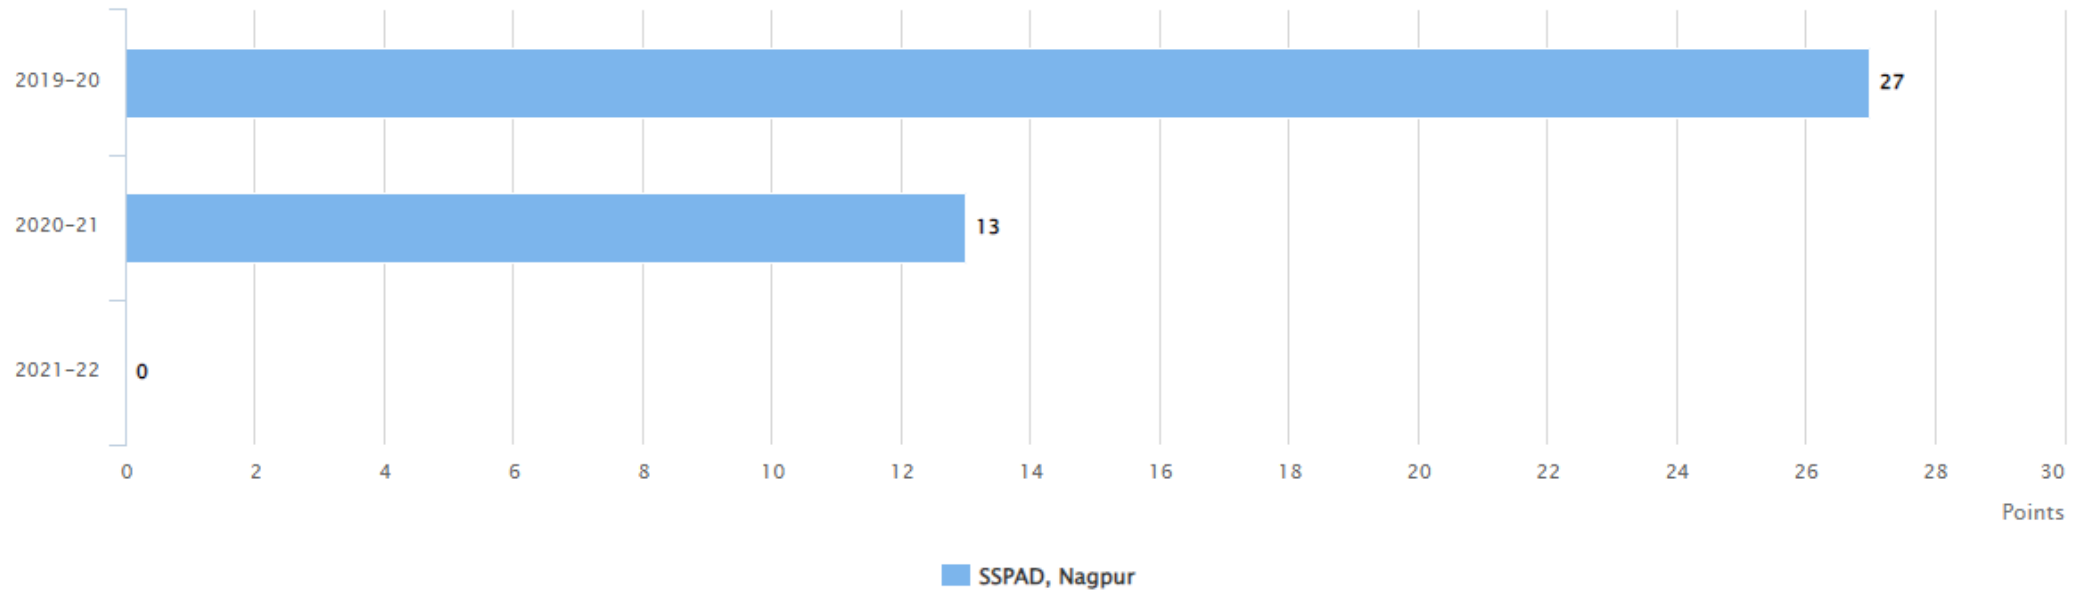

ACADEMIC OUTCOME SCORE (OUT OF 175 POINTS)

■ SSPAD, Nagpur

FINANCIAL OUTCOME SCORE (OUT OF 100 POINTS)

HEALTH AND WELLNESS SCORE (OUT OF 50 POINTS)

■ SSPAD, Nagpur

RESEARCH SCORE (OUT OF 225 POINTS)

OUTREACH AND INCLUSIVITY OUTCOME SCORE (OUT OF 50 POINTS)