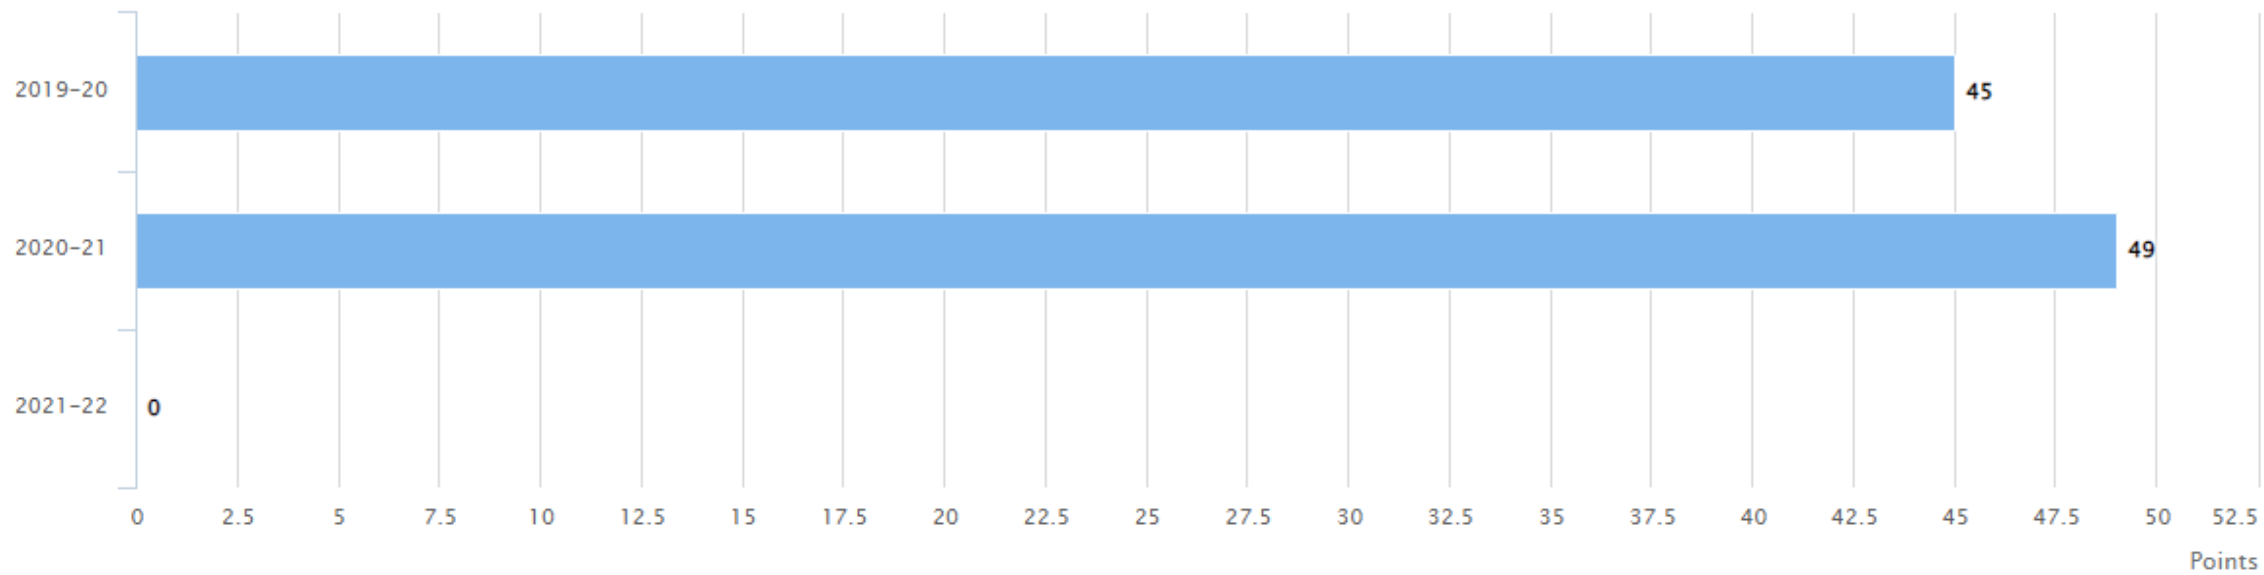

ACADEMIC OUTCOME SCORE (OUT OF 175 POINTS)

■ SSPAD, Nagpur

FINANCIAL OUTCOME SCORE (OUT OF 100 POINTS)

HEALTH AND WELLNESS SCORE (OUT OF 50 POINTS)

■ SSPAD, Nagpur

RESEARCH SCORE (OUT OF 225 POINTS)

OUTREACH AND INCLUSIVITY OUTCOME SCORE (OUT OF 50 POINTS)

SSPAD, Nagpur

INTERNATIONAL STUDENTS & FACULTY SCORE (OUT OF 100 POINTS)

SSPAD, Nagpur

HUMAN RESOURCE DEVELOPMENT SCORE (OUT OF 100 POINTS)