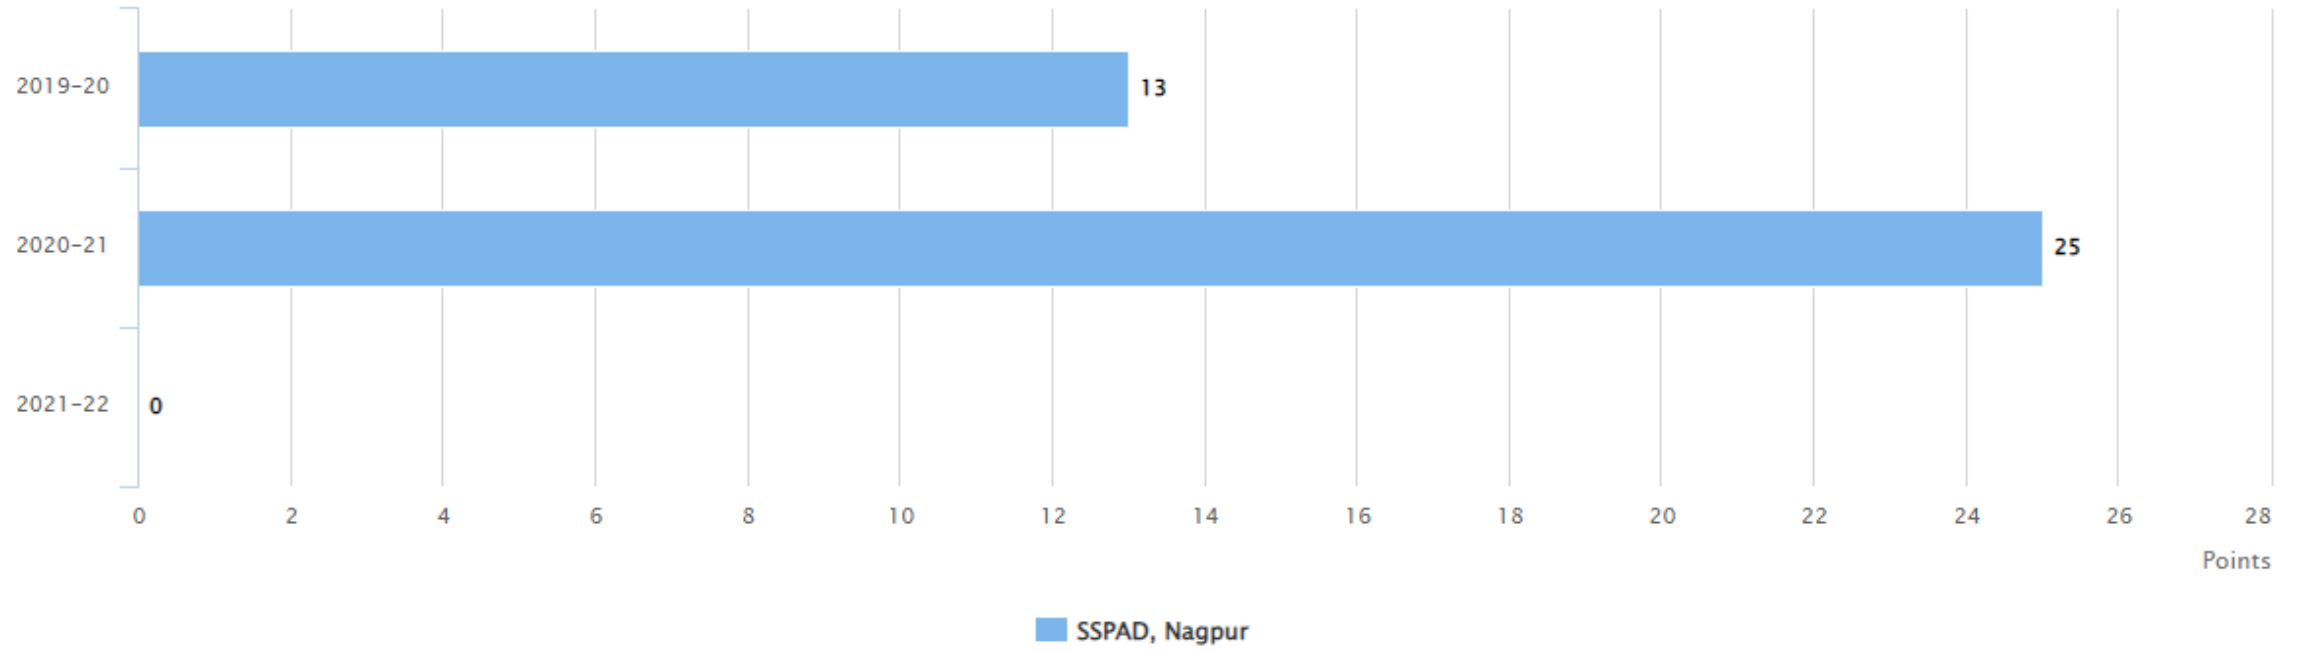

ACADEMIC OUTCOME SCORE (OUT OF 175 POINTS)

■ SSPAD, Nagpur

FINANCIAL OUTCOME SCORE (OUT OF 100 POINTS)

HEALTH AND WELLNESS SCORE (OUT OF 50 POINTS)

■ SSPAD, Nagpur

RESEARCH SCORE (OUT OF 225 POINTS)

OUTREACH AND INCLUSIVITY OUTCOME SCORE (OUT OF 50 POINTS)