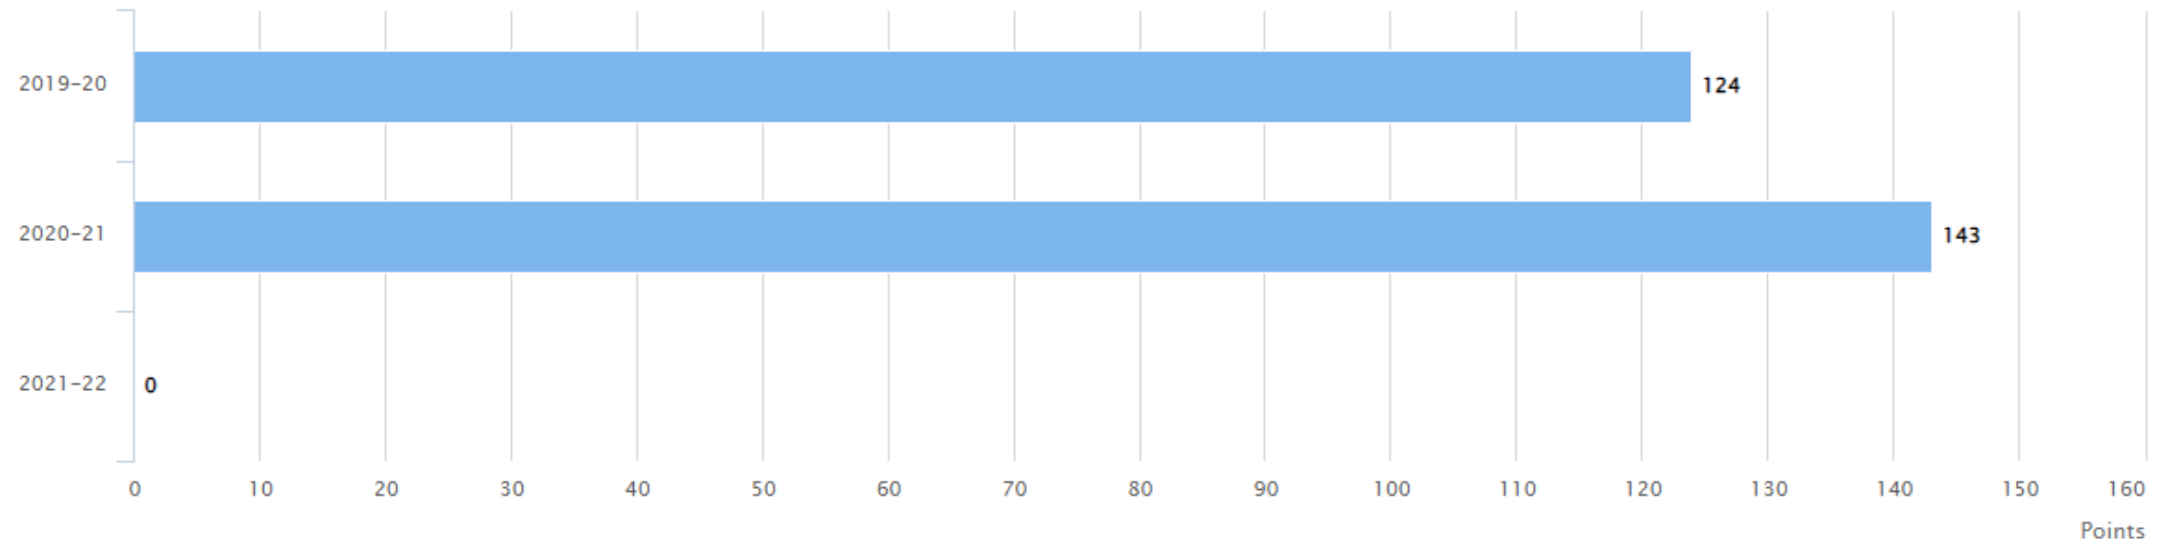

ACADEMIC OUTCOME SCORE (OUT OF 175 POINTS)

■ SSPAD, Nagpur

FINANCIAL OUTCOME SCORE (OUT OF 100 POINTS)

HEALTH AND WELLNESS SCORE (OUT OF 50 POINTS)

■ SSPAD, Nagpur

RESEARCH SCORE (OUT OF 225 POINTS)

OUTREACH AND INCLUSIVITY OUTCOME SCORE (OUT OF 50 POINTS)