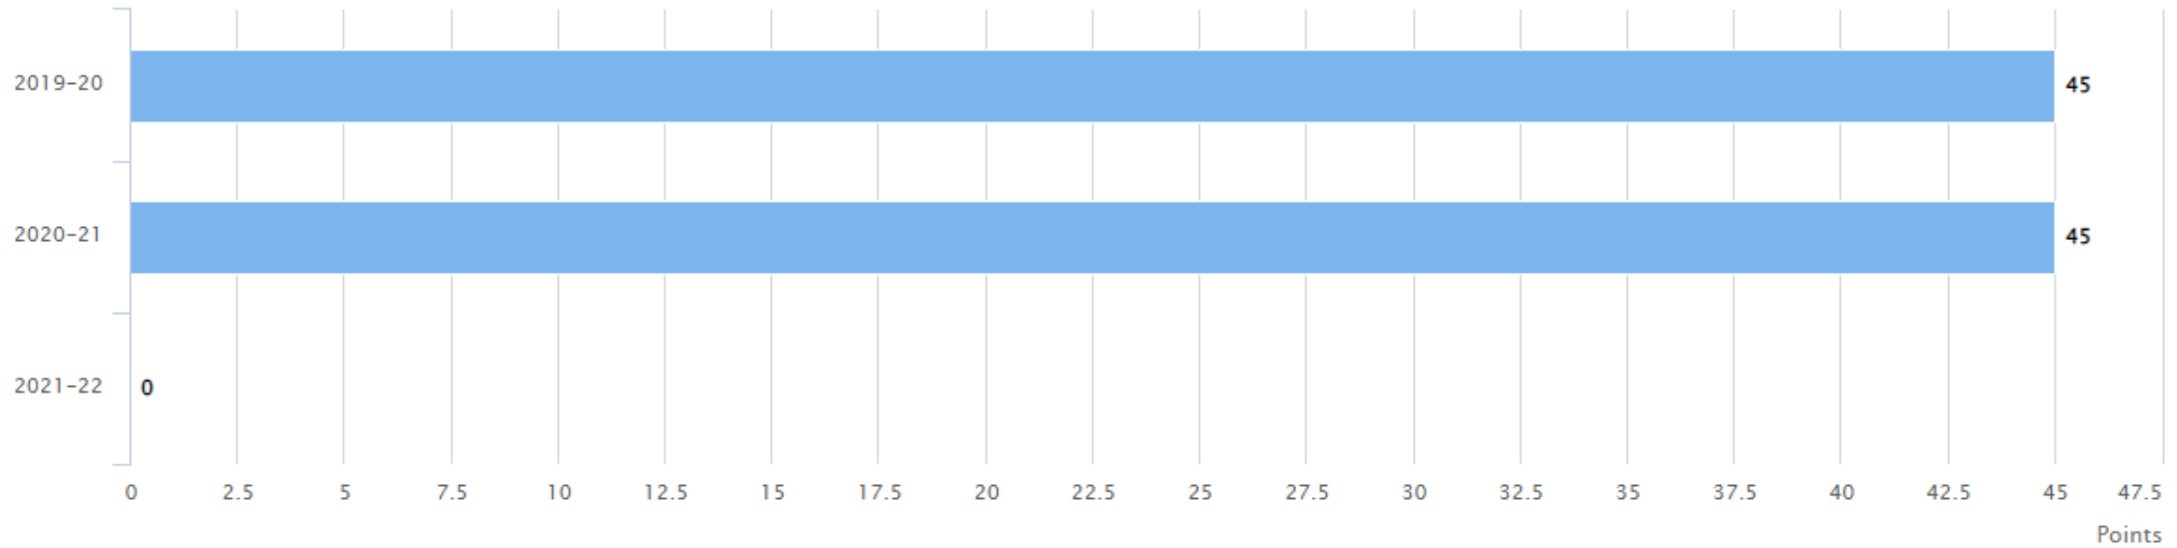

ACADEMIC OUTCOME SCORE (OUT OF 175 POINTS)

■ SSPAD, Nagpur

FINANCIAL OUTCOME SCORE (OUT OF 100 POINTS)

HEALTH AND WELLNESS SCORE (OUT OF 50 POINTS)

■ SSPAD, Nagpur

RESEARCH SCORE (OUT OF 225 POINTS)

OUTREACH AND INCLUSIVITY OUTCOME SCORE (OUT OF 50 POINTS)

SSPAD, Nagpur

INTERNATIONAL STUDENTS & FACULTY SCORE (OUT OF 100 POINTS)

SSPAD, Nagpur

HUMAN RESOURCE DEVELOPMENT SCORE (OUT OF 100 POINTS)