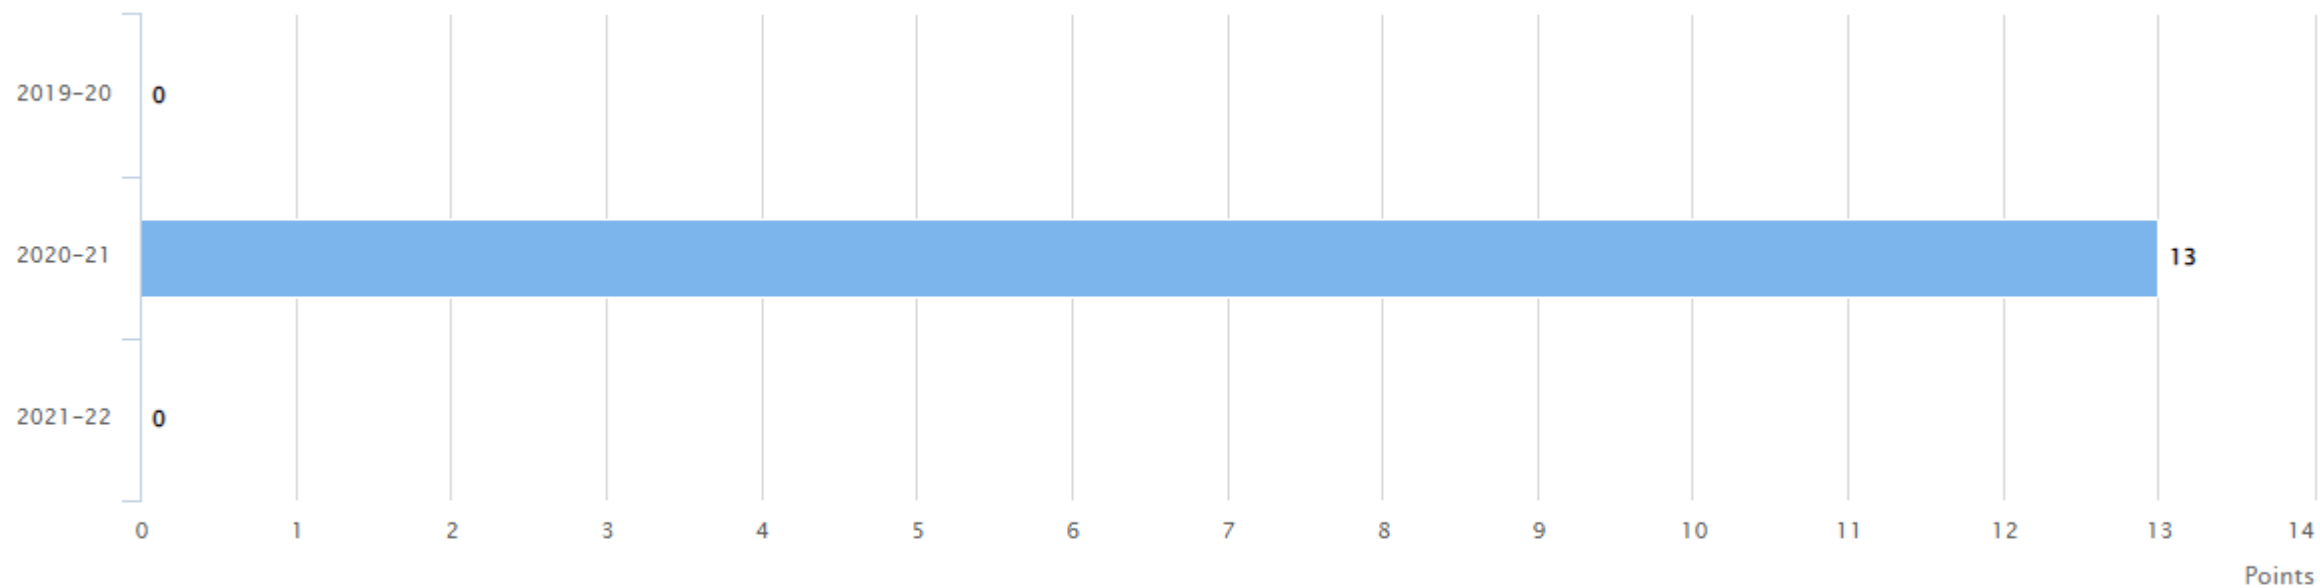

INTERNATIONAL STUDENTS & FACULTY SCORE (OUT OF 100 POINTS)

SSPAD, Nagpur